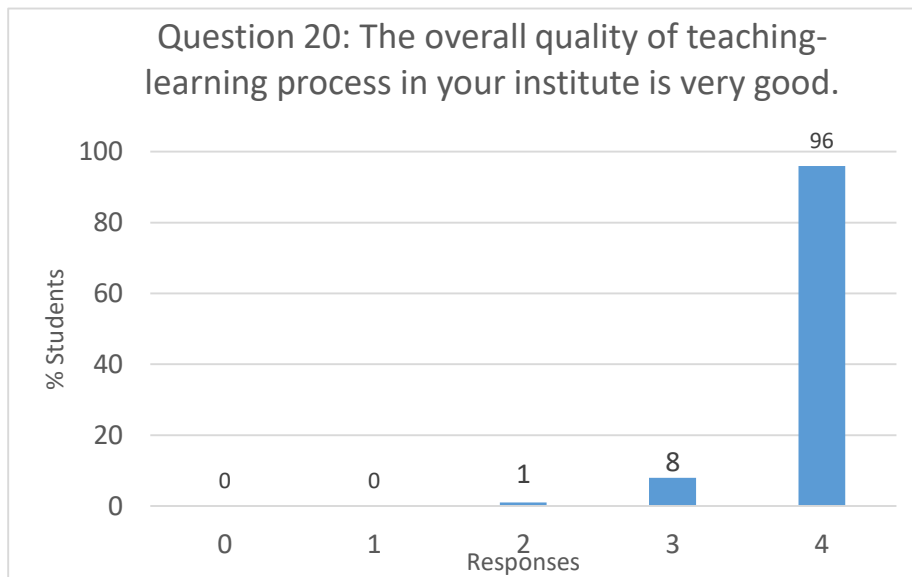

1. Responses:
2. 4 – Above 90%
   - 3 – 70 – 89%
   - 2 – 50 – 69%
   - 1 – 30 – 49%
   - 0 – Below 29%