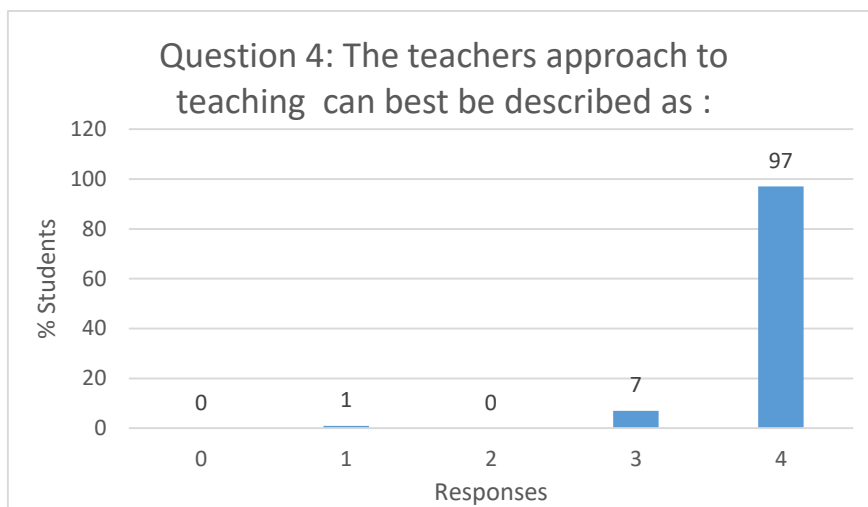

Responses:

- 4 – Always effective
- 3 – Sometimes effective
- 2 – Just satisfactorily
- 1 – Generally ineffective
- 0 – Very poor communication

Responses:

- 4-Excellent
- 3-Very Good
- 2-Good
- 1-Fair
- 0-Poor