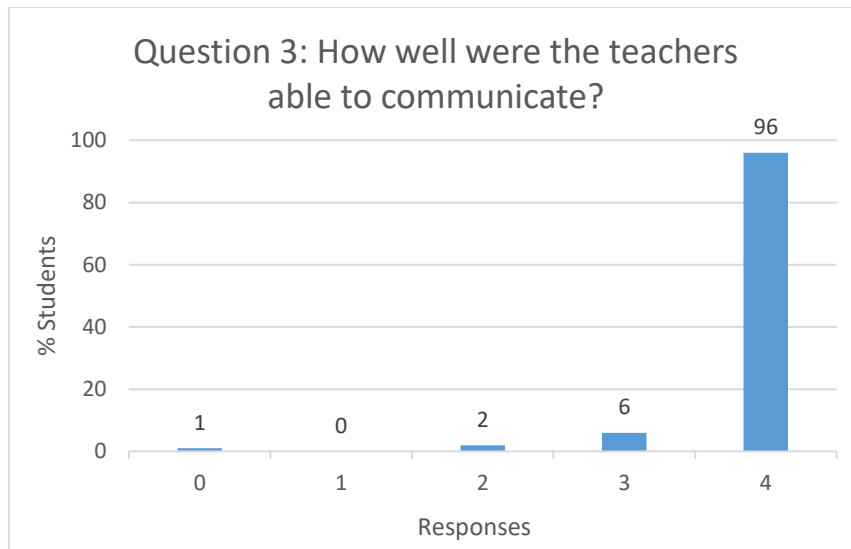

[Signature]
PRINCIPAL
ALL INDIA SHRI SHRI MEMORIAL SOCIETY'S
COLLEGE OF ENGINEERING
KENNEDY ROAD, PUNE-411 001

Responses:

- 4 – Always effective
- 3 – Sometimes effective
- 2 – Just satisfactorily
- 1 – Generally ineffective
- 0 – Very poor communication