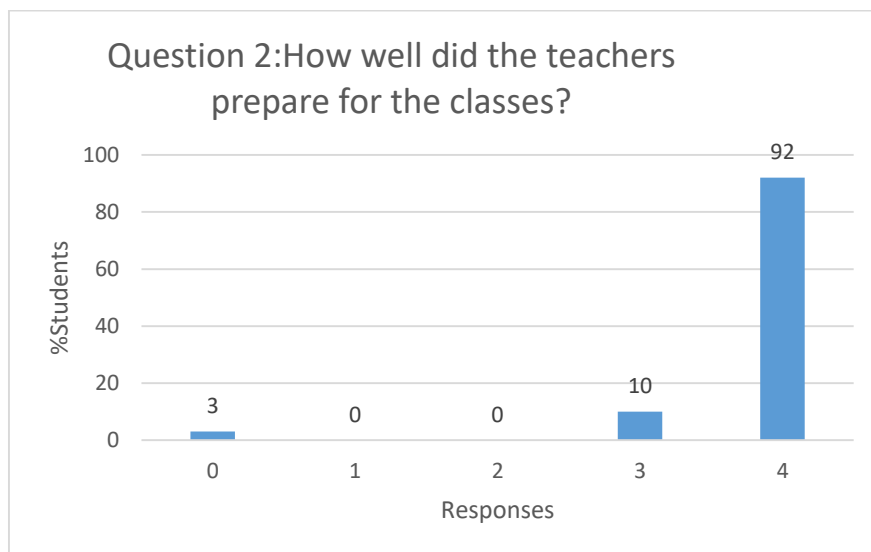

Student Feedback AY 2022-23

Responses:

- 4 – 85 to 100%
- 3 – 70 to 84%
- 2 – 55 to 69%
- 1 – 30 to 54%
- 0 – Below 30%

Responses:

- 4-Throughly
- 3-Satisfactorily
- 2-Poorly
- 1-Indifferently
- 0-Won't teach at all