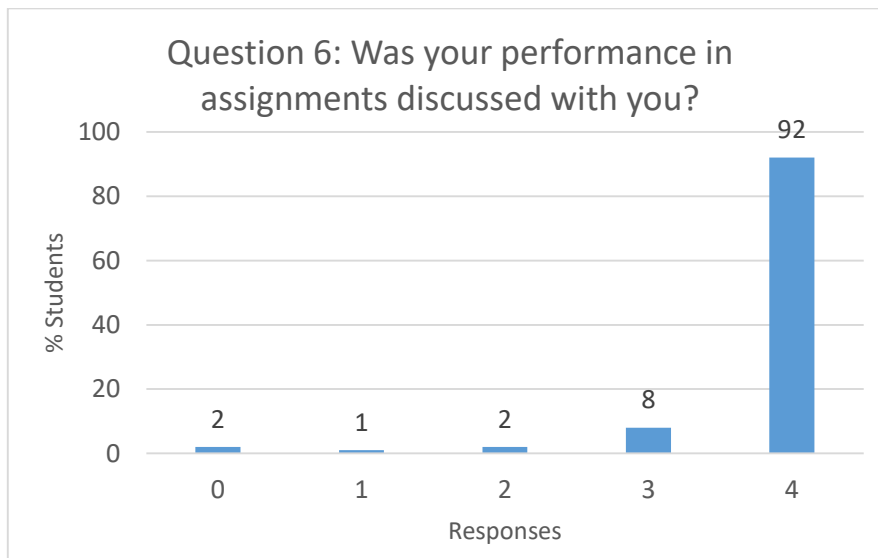

1. Responses:
- 4- Every time
  - 3- Usually
  - 2- Occasionally/sometimes
  - 1- Rarely
  - 0- Never