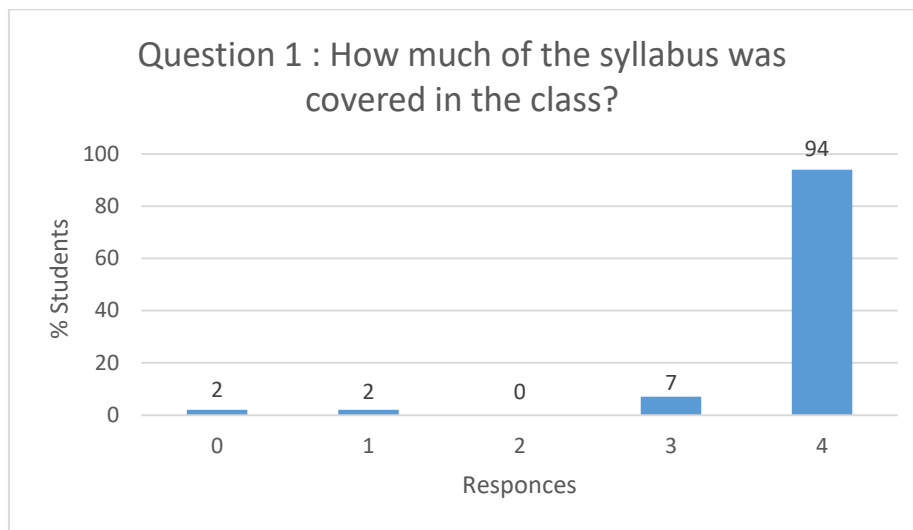

Student Feedback AY 2022-23

Responses:

- 4 – 85 to 100%
- 3 – 70 to 84%
- 2 – 55 to 69%
- 1 – 30 to 54%
- 0 – Below 30%

Responses:

- 4-Throughly
- 3-Satisfactorily
- 2-Poorly
- 1-Indifferently
- 0-Won't teach at all