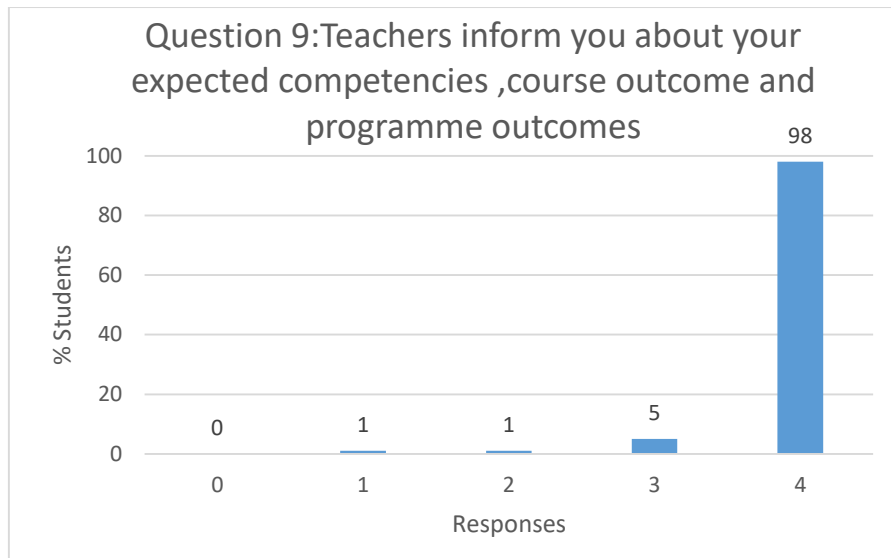

Responses:

- 4- Every time
- 3- Usually
- 2- Occasionally
- 1- Rarely
- 0- Never

Responses:

- 4 – Strongly Agree
- 3 – Agree
- 2 – Neutral
- 1 – Disagree
- 0 – Strongly Disagree