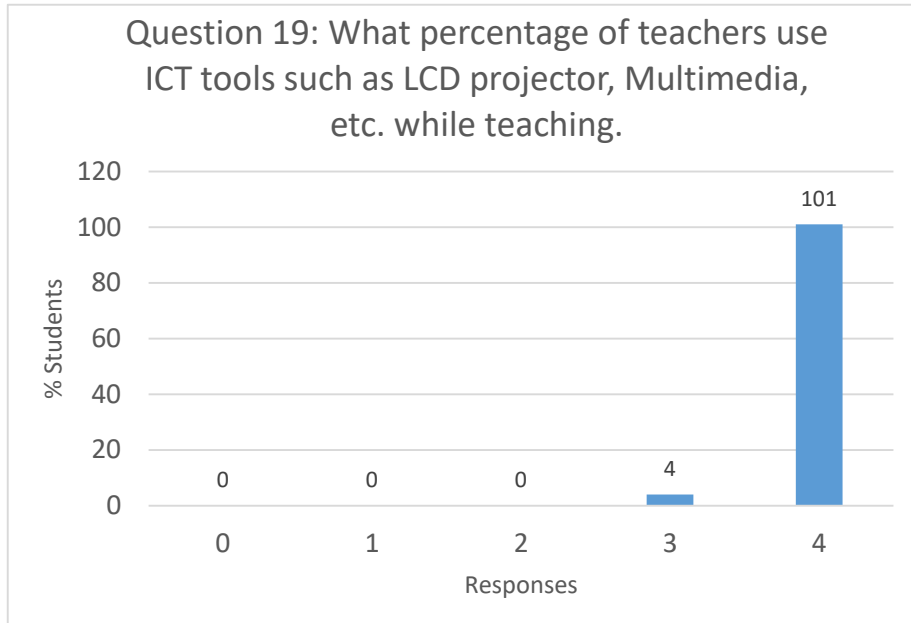

- 4 – Strongly Agree
- 3 – Agree
- 2 – Neutral
- 1 – Disagree
- 0 – Strongly Disagree

Responses:

- 4 – To a great extent
- 3 – Moderate
- 2 – Somewhat
- 1 – Very Little
- 0 – Not at all

[Signature]
PRINCIPAL
 ALL INDIA SHRI SHYMAJI MEMORIAL SOCIETY'S
 COLLEGE OF ENGINEERING
 KENNEDY ROAD, PUNE-411 001