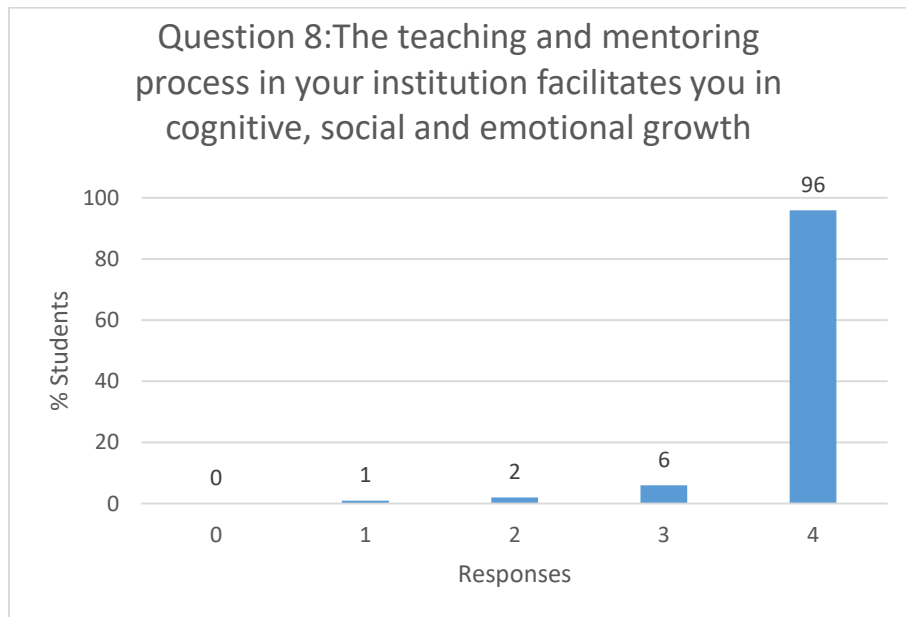

Responses

- 4- Significantly
- 3- Very well
- 2- Moderately
- 1- Marginally