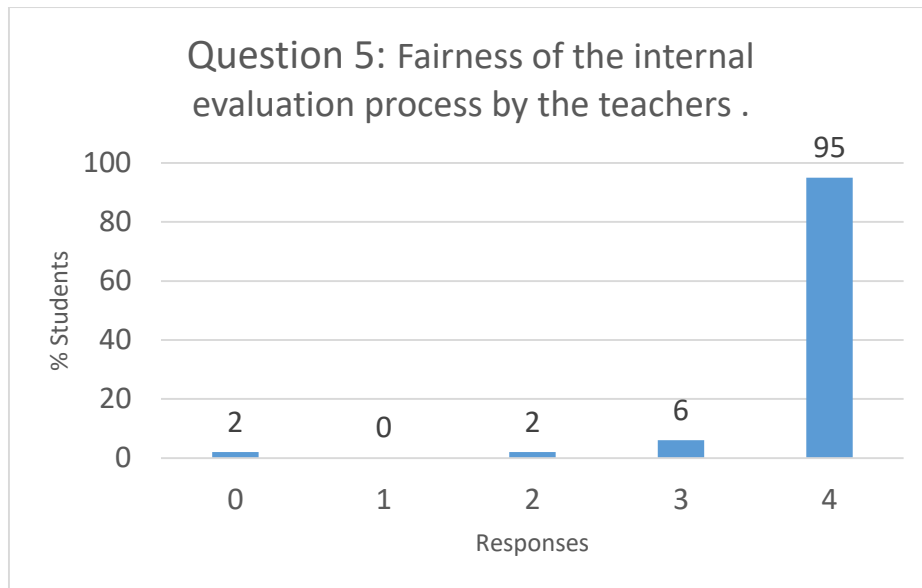

1. Responses:
- 4- Always fair
  - 3- Usually fair
  - 2- Sometimes unfair
  - 1- Usually unfair
  - 0- Unfair